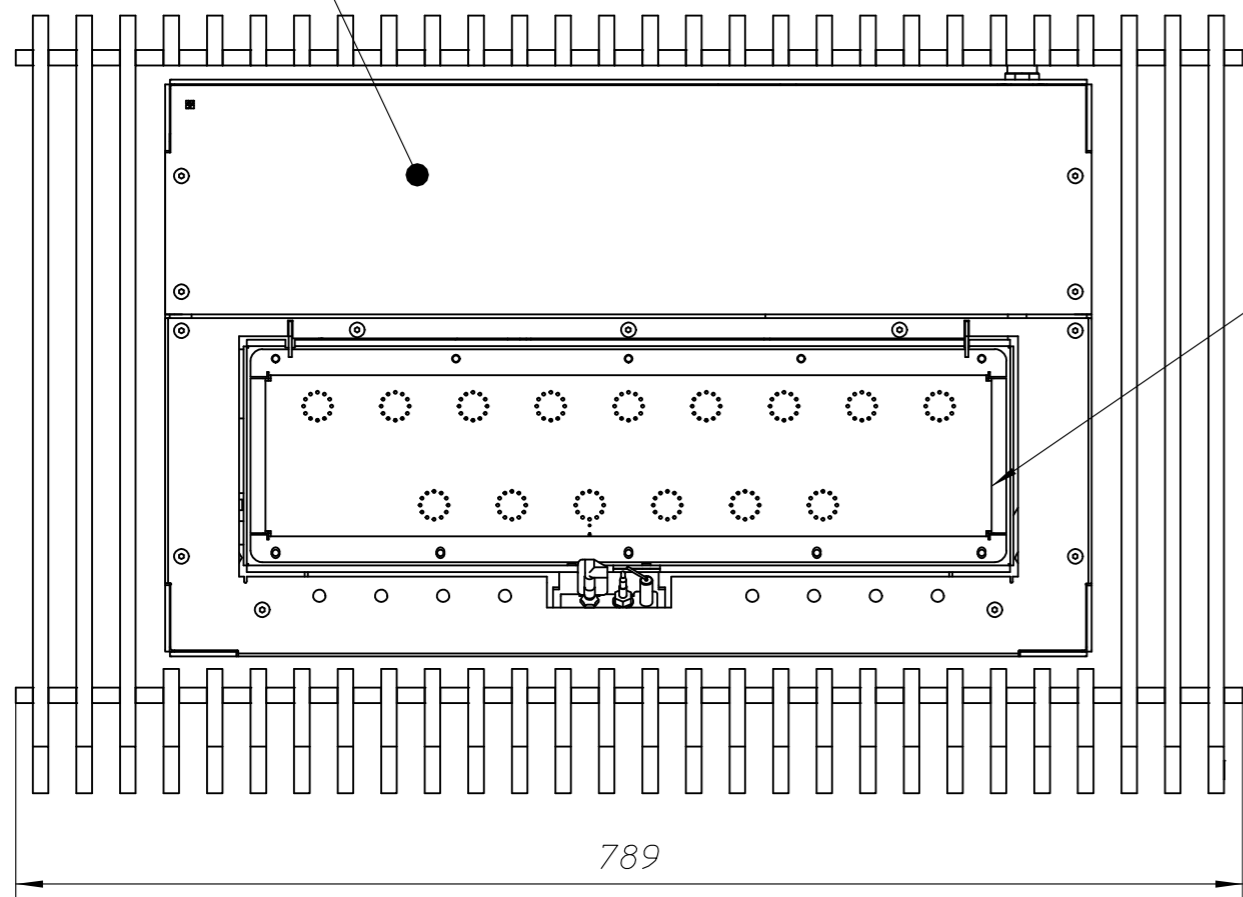

Zone sturing

Logburner 500-15

CONFIDENTIAL

COPYRIGHT PROTECTED  
THIS DRAWING AND THE RELATED INFORMATION IS PROTECTED BY INTELLECTUAL PROPERTY RIGHTS AND METALFIRE bvba IS THE HOLDER OF THESE RIGHTS. THE DRAWING AND THE RELATED INFORMATION IS AND REMAINS THE EXCLUSIVE PROPERTY OF METALFIRE bvba, NOORWEGENSTRAAT 28, B9940 EVERGEM, BELGIUM. WITHOUT THE EXPRESS AND PRIOR WRITTEN CONSENT OF METALFIRE bvba, THIS DRAWING AND THE RELATED INFORMATION CANNOT BE COPIED OR REPRODUCED IN WHOLE OR IN PART, NOR COMMUNICATED IN ANY WAY OR PASSED ON TO A THIRD PARTY. THE USE OF THIS DRAWING AND THE RELATED INFORMATION FOR MANUFACTURING OUTSIDE THE PREMISES OF METALFIRE bvba IS PROHIBITED EXCEPT IN CASE OF EXPRESS AND PRIOR WRITTEN APPROVAL OF METALFIRE bvba. EACH INFRINGEMENT OF THESE INTELLECTUAL PROPERTY RIGHTS OF METALFIRE bvba SHALL GIVE RISE TO CRIMINAL AND/OR CIVIL LEGAL PROCEEDINGS

Revision	Date	Name	Description		
Material			Dimensions	Finish	Tolerance ISO 2768-mk
<b>metalfire</b> <small>  architectural fireplaces  </small> Noorwegenstraat 28 B9940 Evergem Belgium			Date 2015/12/09	Scale 1:5	Title Urban 50x15 LB gas grid
			Name Robby Viaene	Drwnr A004257	Revision C