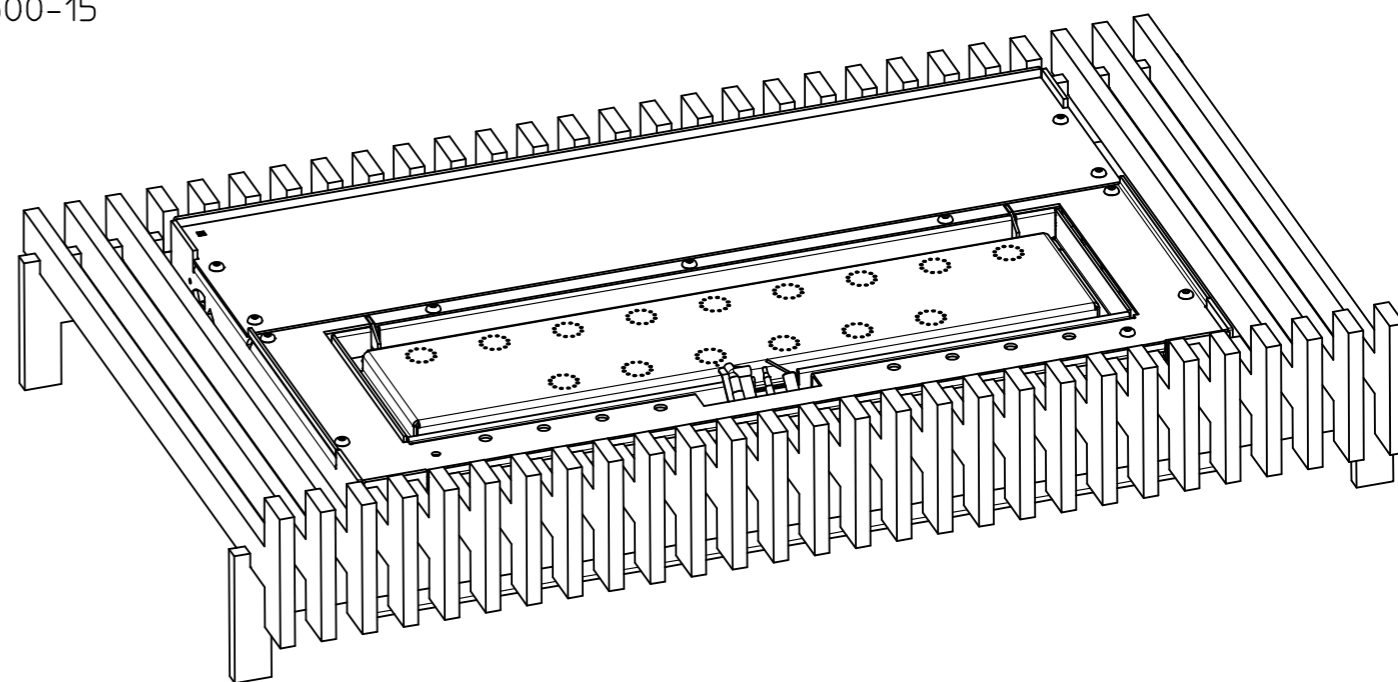

Zone sturing

Logburner 500-15

CONFIDENTIAL

COPYRIGHT PROTECTED  
THIS DRAWING AND THE RELATED INFORMATION IS PROTECTED BY INTELLECTUAL PROPERTY RIGHTS AND METALFIRE bvba IS THE HOLDER OF THESE RIGHTS. THE DRAWING AND THE RELATED INFORMATION IS AND REMAINS THE EXCLUSIVE PROPERTY OF METALFIRE bvba, NOORWEGENSTRAAT 28, B9940 EVERGEM, BELGIUM. WITHOUT THE EXPRESS AND PRIOR WRITTEN CONSENT OF METALFIRE bvba, THIS DRAWING AND THE RELATED INFORMATION CANNOT BE COPIED OR REPRODUCED IN WHOLE OR IN PART, NOR COMMUNICATED IN ANY WAY OR PASSED ON TO A THIRD PARTY. THE USE OF THIS DRAWING AND THE RELATED INFORMATION FOR MANUFACTURING OUTSIDE THE PREMISES OF METALFIRE bvba IS PROHIBITED EXCEPT IN CASE OF EXPRESS AND PRIOR WRITTEN APPROVAL OF METALFIRE bvba. EACH INFRINGEMENT OF THESE INTELLECTUAL PROPERTY RIGHTS OF METALFIRE bvba SHALL GIVE RISE TO CRIMINAL AND/OR CIVIL LEGAL PROCEEDINGS

Revision	Date	Name	Description		
Material			Dimensions	Finish	Tolerance ISO 2768-mk
<b>metalfire</b> <small>  architectural fireplaces  </small> Noorwegenstraat 28 B9940 Evergem Belgium			Date 2015/12/09	Scale 1:5	Title Urban 50x15 LB gas grid
			Name Robby Viaene	Drwnr A004257	Revision C